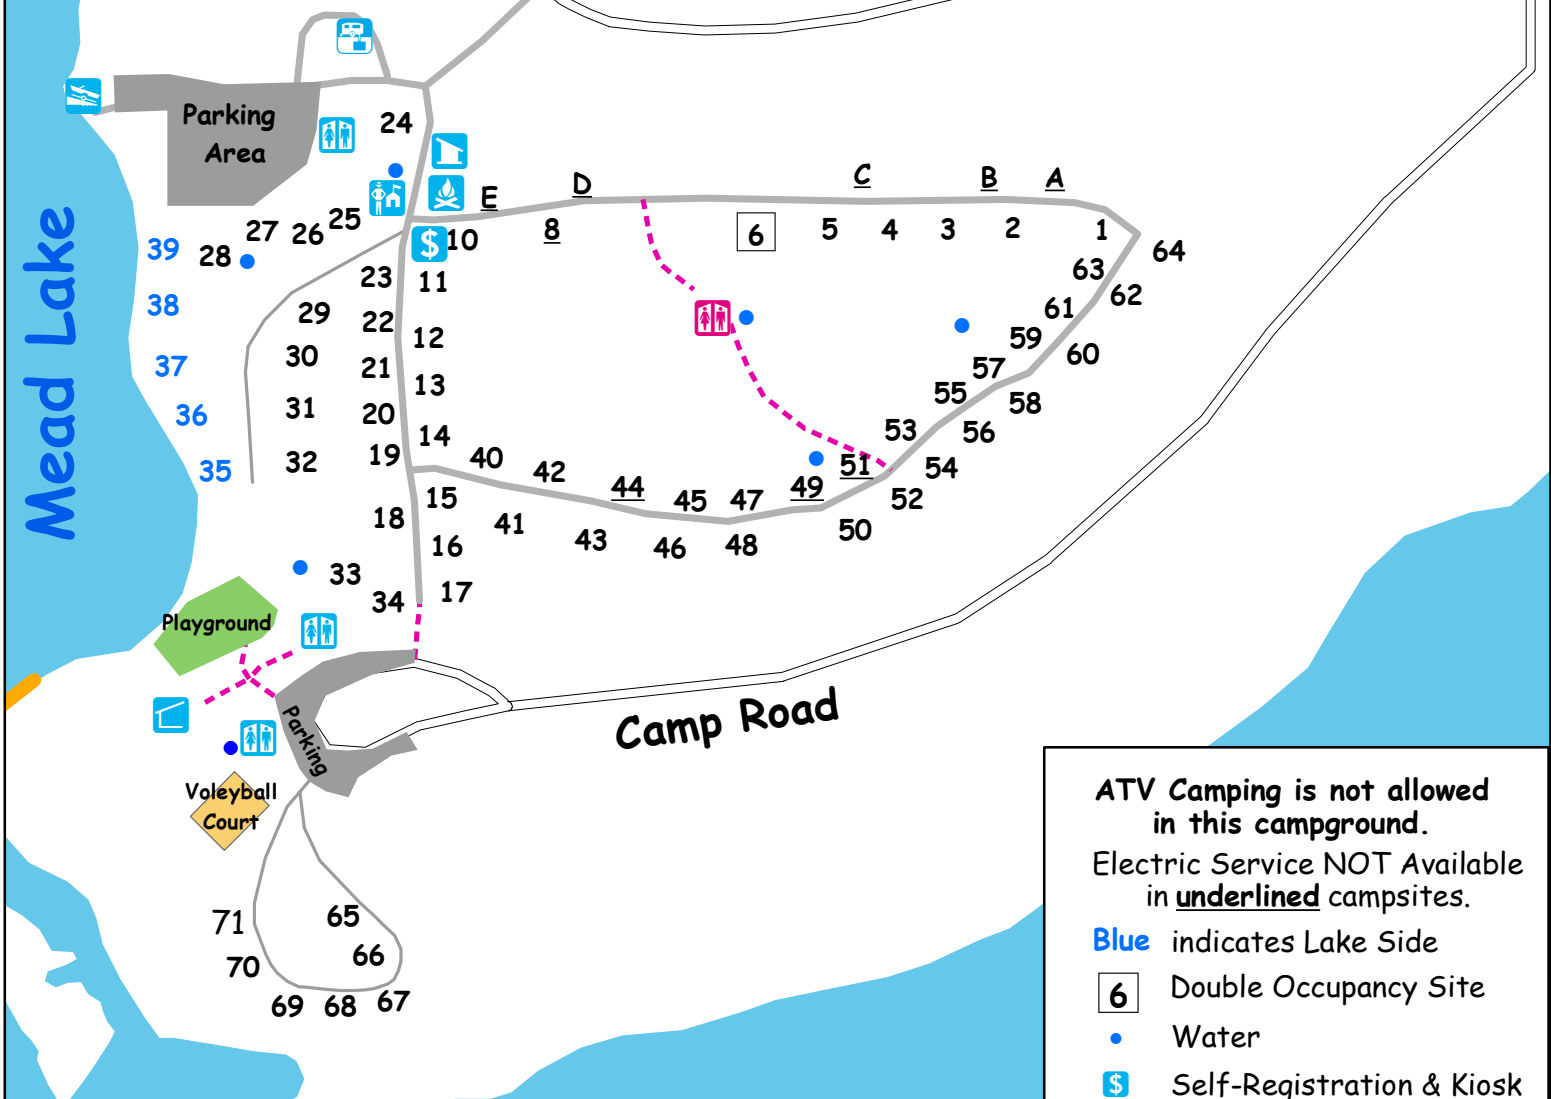

Mead Lake Campground

W8771 North Lake Rd.
Greenwood, WI 54437
(715) 743-5140
www.clarkcountywi.gov

ATV Camping is not allowed in this campground.
Electric Service NOT Available in underlined campsites.

- Blue** indicates Lake Side
- 6** Double Occupancy Site
- Water
- \$ Self-Registration & Kiosk
- ☎ Campground Office/Phone
- 🚿 Shower and Flush Toilet
- 🚽 Vault Toilet
- 🔥 Firewood
- 🚤 Boat Launch
- 🗑 Sanitary Dump Station
- ♻ Recycling Center
- 🏖 Beach
- 👉 Pathways