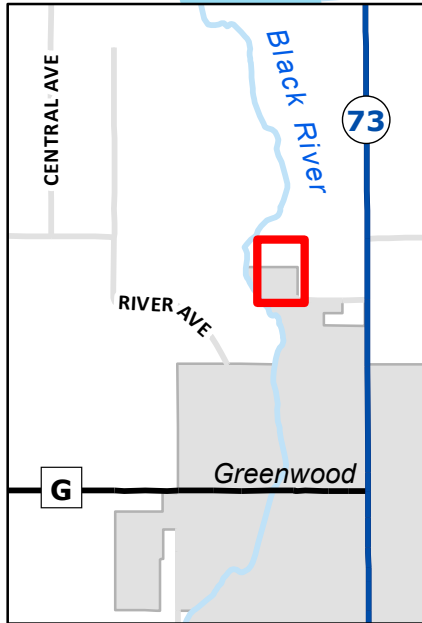

Greenwood County Park and Campground

W5820 Lone Road
Greenwood, WI 54437
www.clarkcountywi.gov

ATV Camping is not allowed in this campground.

All sites share electrical posts and all sites are available on a first come first serve basis.

- Water
- 📄 Self-Registration Post
- 🚽 Vault Toilet
- 🚣 Canoe Landing
- 🏠 Picnic Shelter
- Pathways
- 🟡 Water Access Area
- ☐ Parking Lot

0 20 40 80 120 160 Feet

Playground

Playground

Swings

Private Property

Black River

Lone Rd.