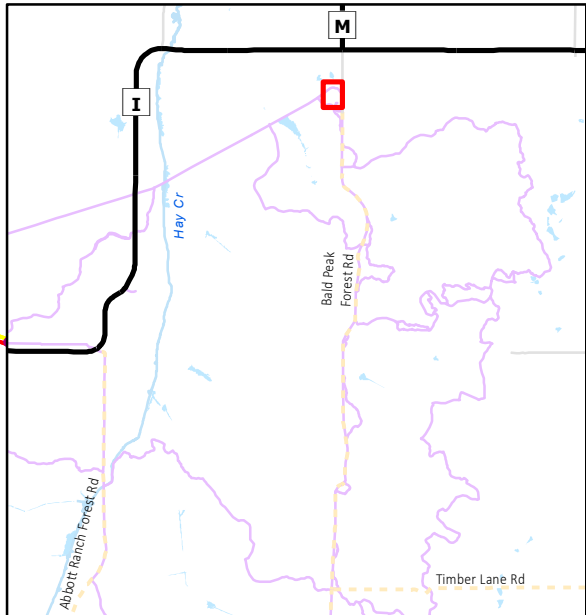

Wild Rock Campground

N7171 Bald Peak Ave
 Willard, WI 54493
 (715) 743-5140
 www.clarkcountywi.gov

ATV Camping Welcome on All Sites

Electric Service NOT Available in underlined campsites: (22-27)

- Water
- Loading Ramp
- Manure Bunker
- Picket Line
- Picnic Shelter
- Registration Tube
- Sanitary Dump
- Warming Shelter
- Vault Toilet
- Horse Trail
- ATV/Horse Trail

1/3 mile to County Highway I

Bald Peak 4.4

Bald Peak Ave.

V 19.1

Horse Challenge Area