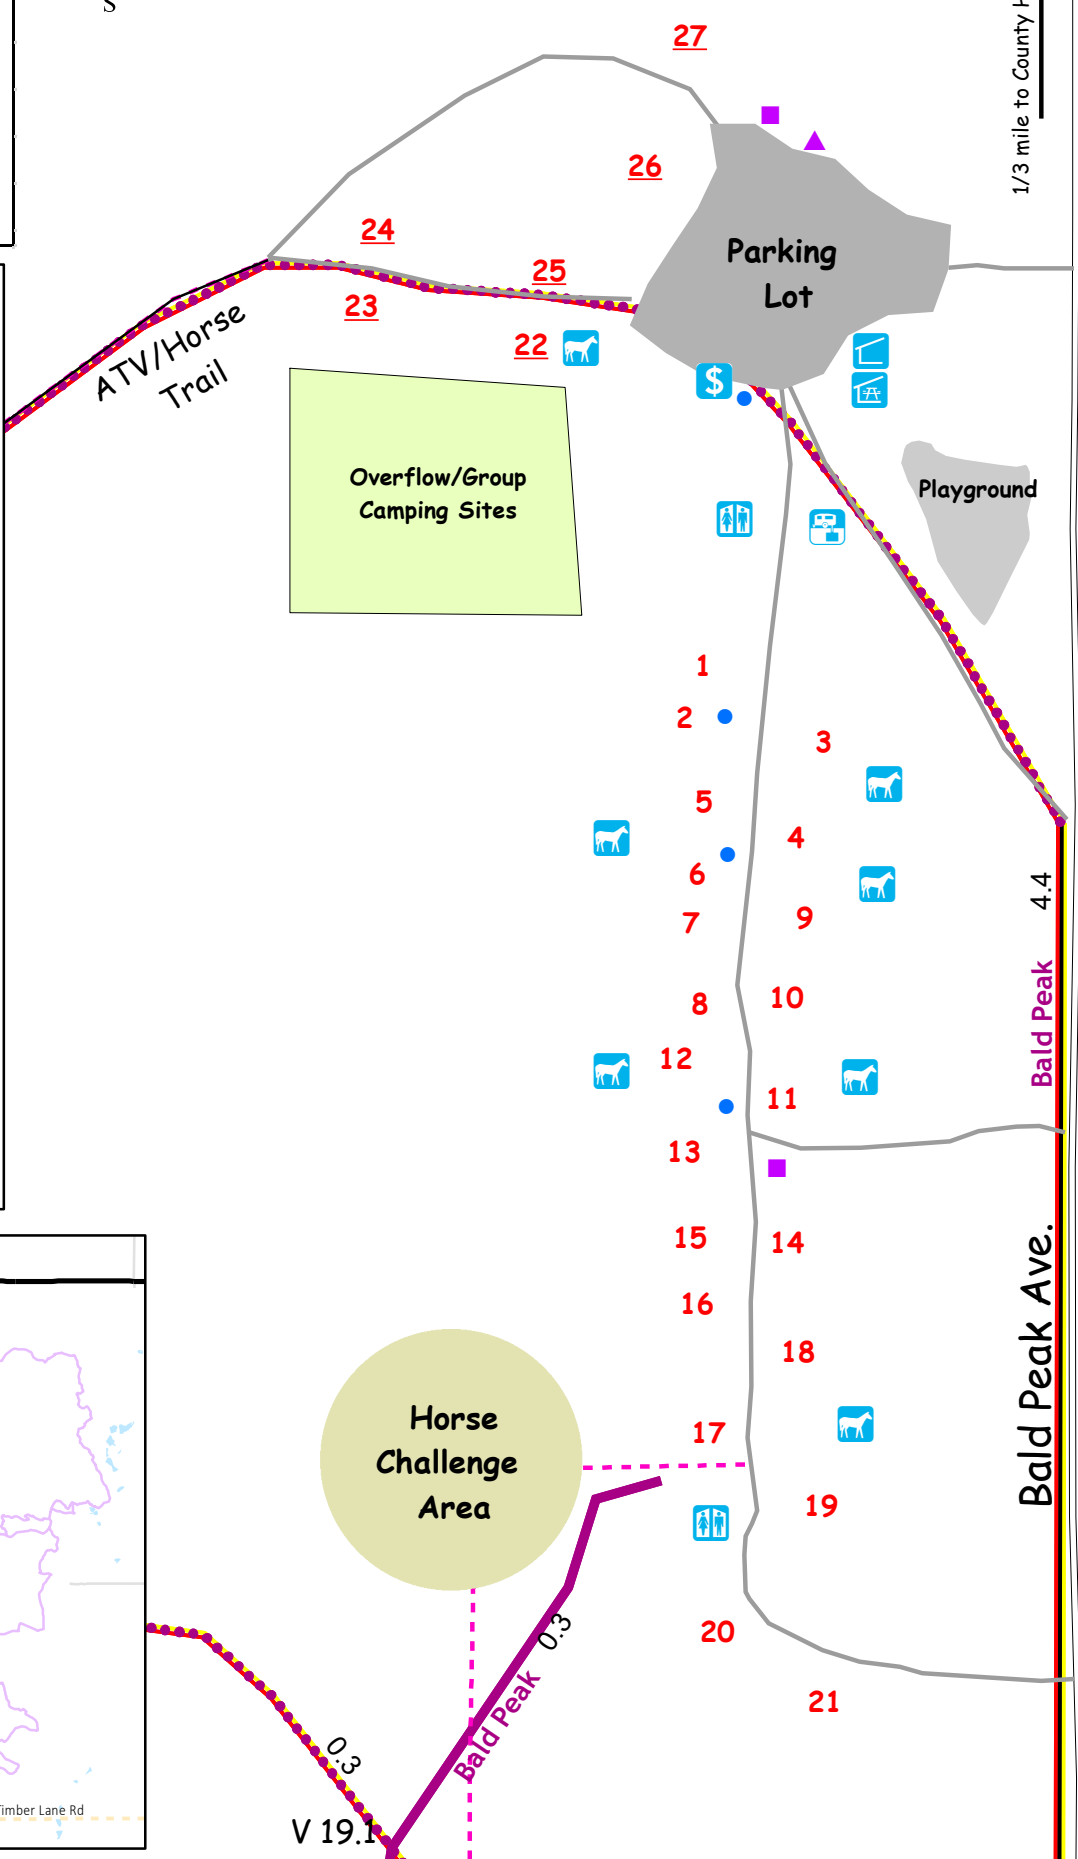

Wild Rock Campground

N7171 Bald Peak Ave
 Willard, WI 54493
 (715) 743-5140
 www.clarkcountywi.gov

ATV Camping Welcome on All Sites

Electric Service NOT Available in underlined campsites: (22-27)

- Water
- Loading Ramp
- Manure Bunker
- Picket Line
- Picnic Shelter
- Registration Tube
- Sanitary Dump
- Warming Shelter
- Vault Toilet
- Horse Trail
- ATV/Horse Trail

1/3 mile to County Highway I

Bald Peak 4.4

Bald Peak Ave.

V 19.1

Horse Challenge Area