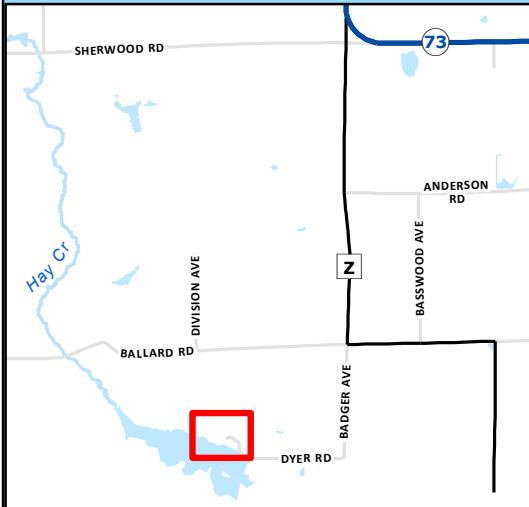

# Sherwood Park & Campground

W1251 Dyer Rd.  
Pittsville, WI 54466  
(715) 743-5140

ATV Camping is not allowed in this campground.  
Electric Service NOT Available on underlined campsites: (35-36)

- Water
- \$ Self-Registration Post
- Vault Toilet
- Firewood
- Sanitary Dump Station
- Dumpster
- Fishing Pier
- Boat Launch
- Manager Office
- Picnic Shelter
- Shower and Flush Toilet
- - - Pathways
- Swimming Area

To Hwy. Z