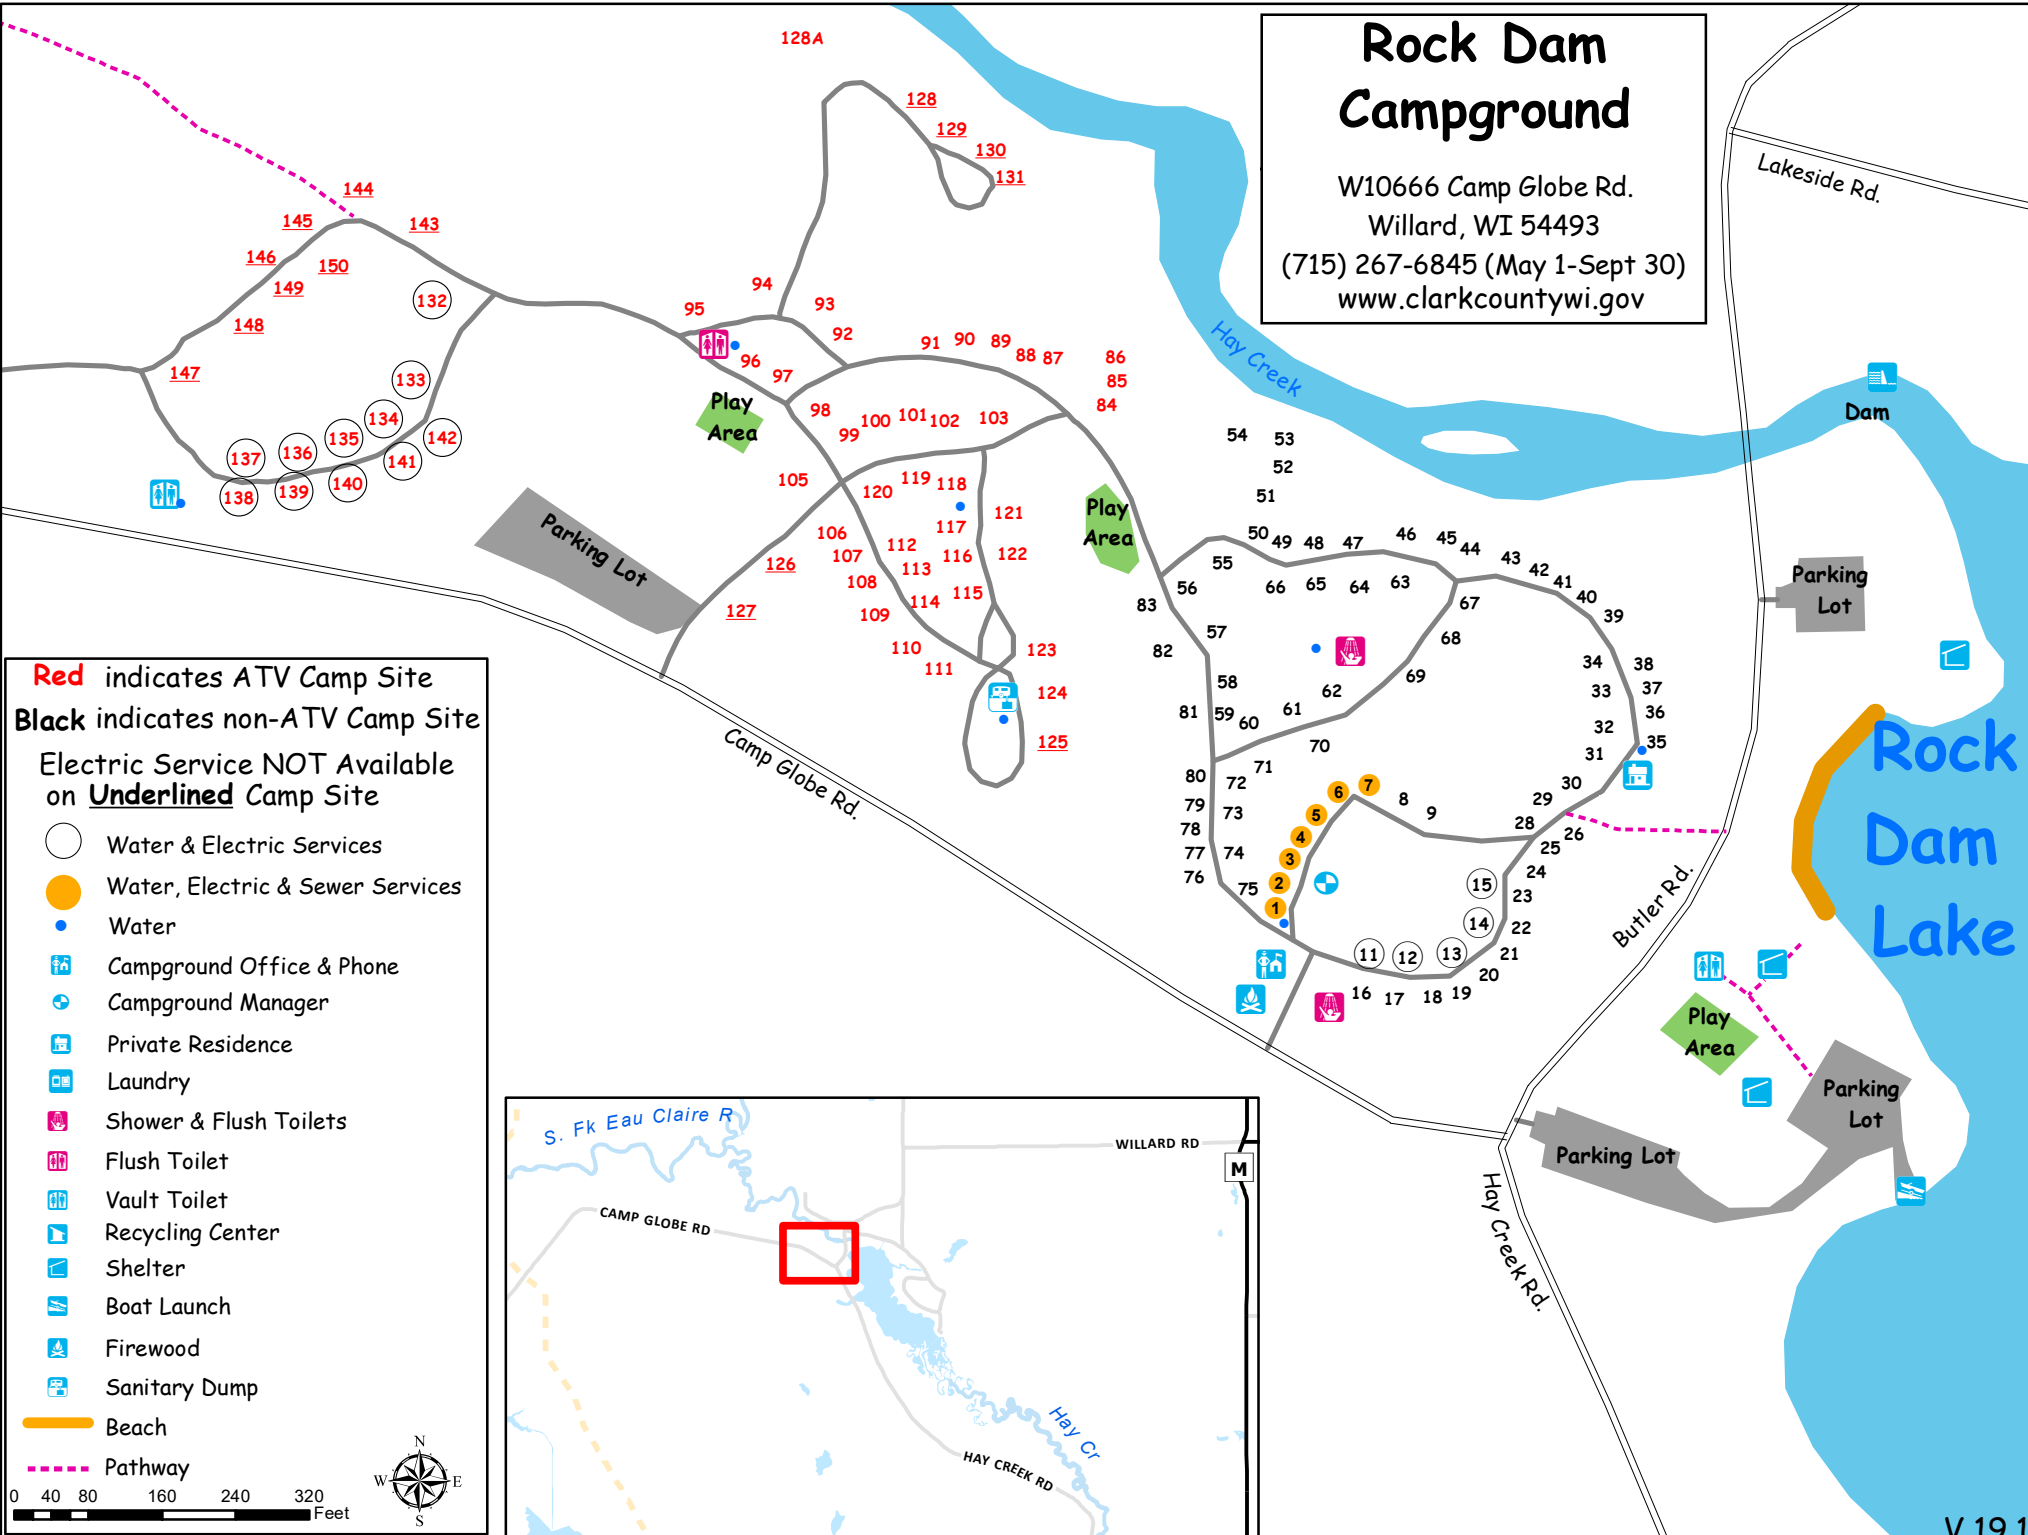

Rock Dam Campground

W10666 Camp Globe Rd.
 Willard, WI 54493
 (715) 267-6845 (May 1-Sept 30)
www.clarkcountywi.gov

Red indicates ATV Camp Site
Black indicates non-ATV Camp Site
 Electric Service NOT Available on Underlined Camp Site

- Water & Electric Services
- Water, Electric & Sewer Services
- Water
- Campground Office & Phone
- Campground Manager
- Private Residence
- Laundry
- Shower & Flush Toilets
- Flush Toilet
- Vault Toilet
- Recycling Center
- Shelter
- Boat Launch
- Firewood
- Sanitary Dump
- Beach
- Pathway