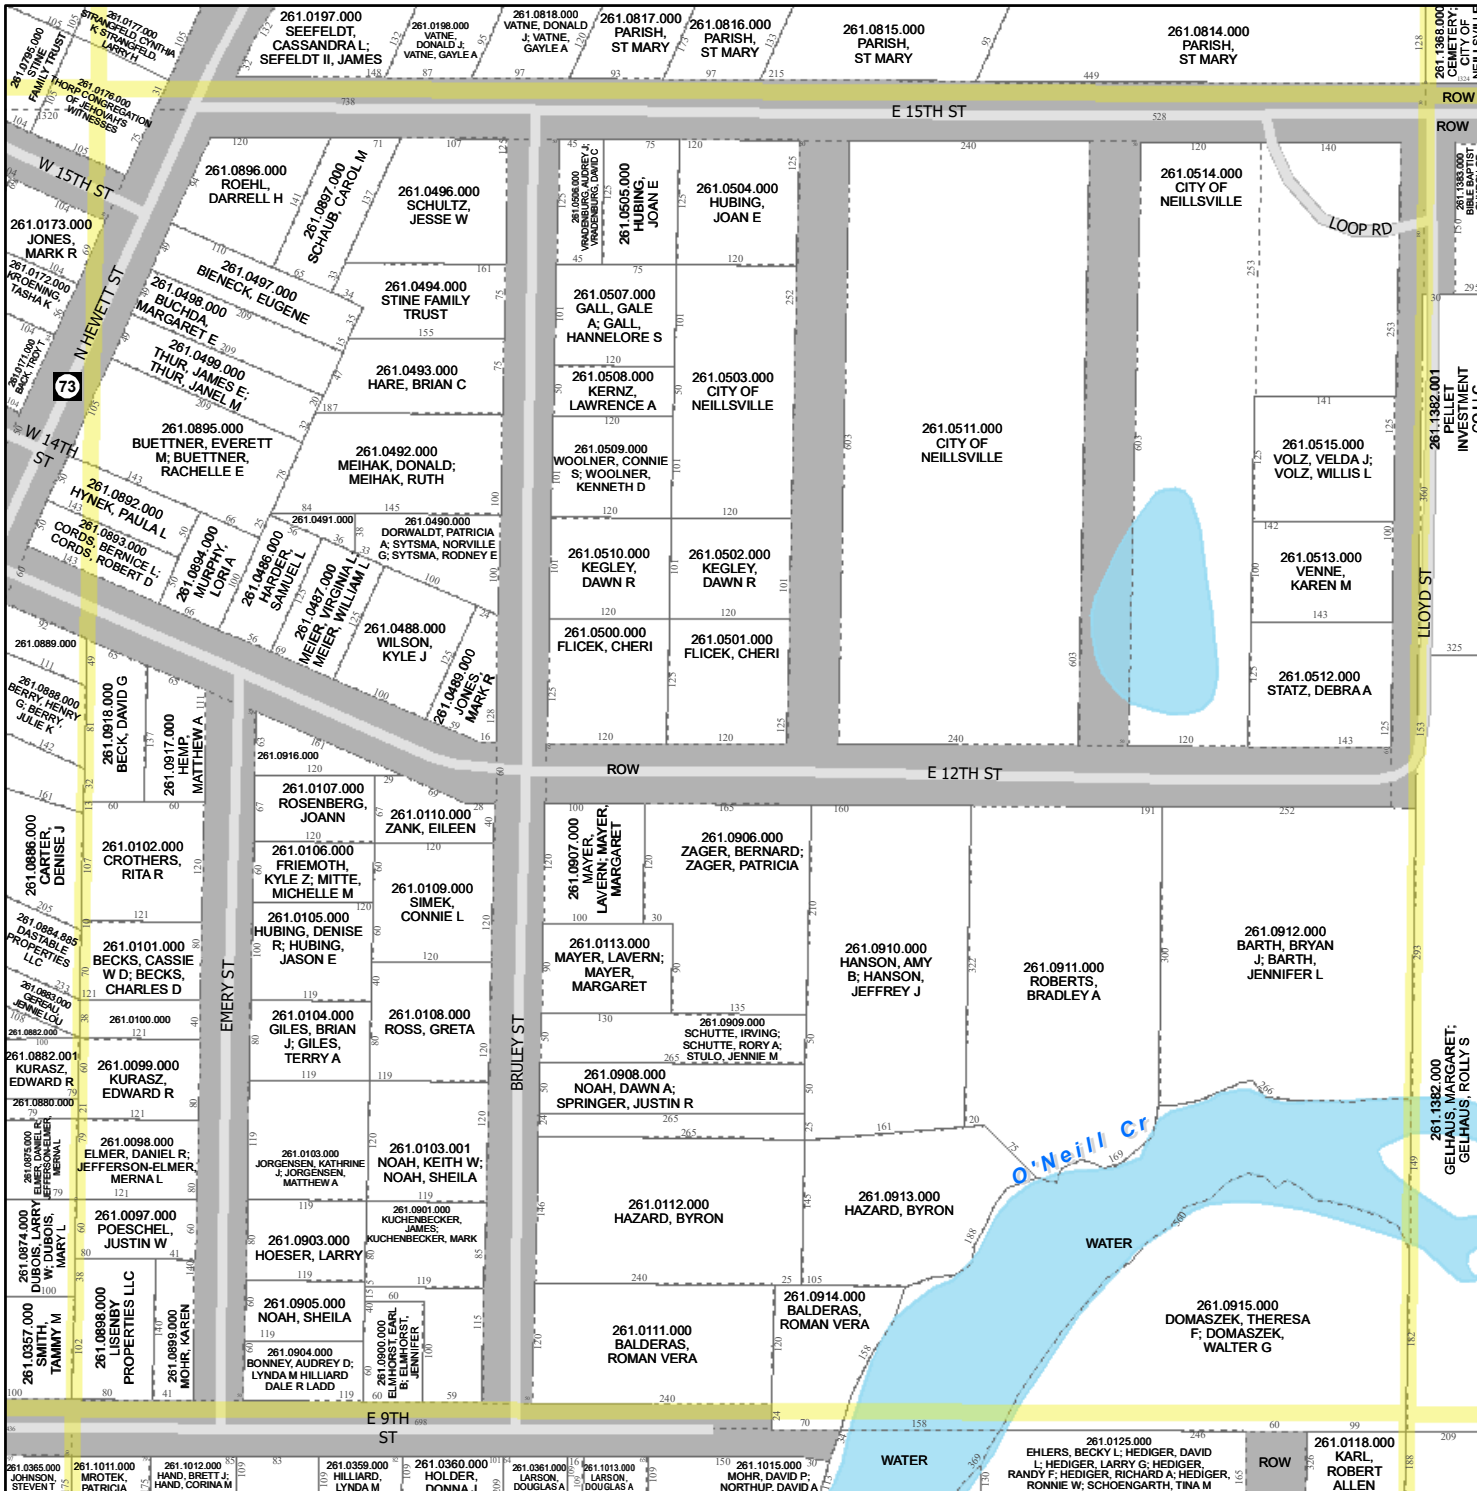

# Pine Valley 14 NE-NW

Page Locator

- Waterbody
- Rivers and Streams
- Tax Parcel
- Platted ROW

Parcel Data: March 2020  
 Map Printed: September 2020  
 This map was prepared by the Clark County Land Information Office. Information is believed correct but is **ADVISORY** only. It is based on public records believed to be reliable, but Clark County distributes this information on an 'AS IS' basis. No warranties are implied. For further information, contact:  
 Clark County Land Information Office,  
 Courthouse Room 204,  
 Neillsville, WI  
 (715) 743-5130