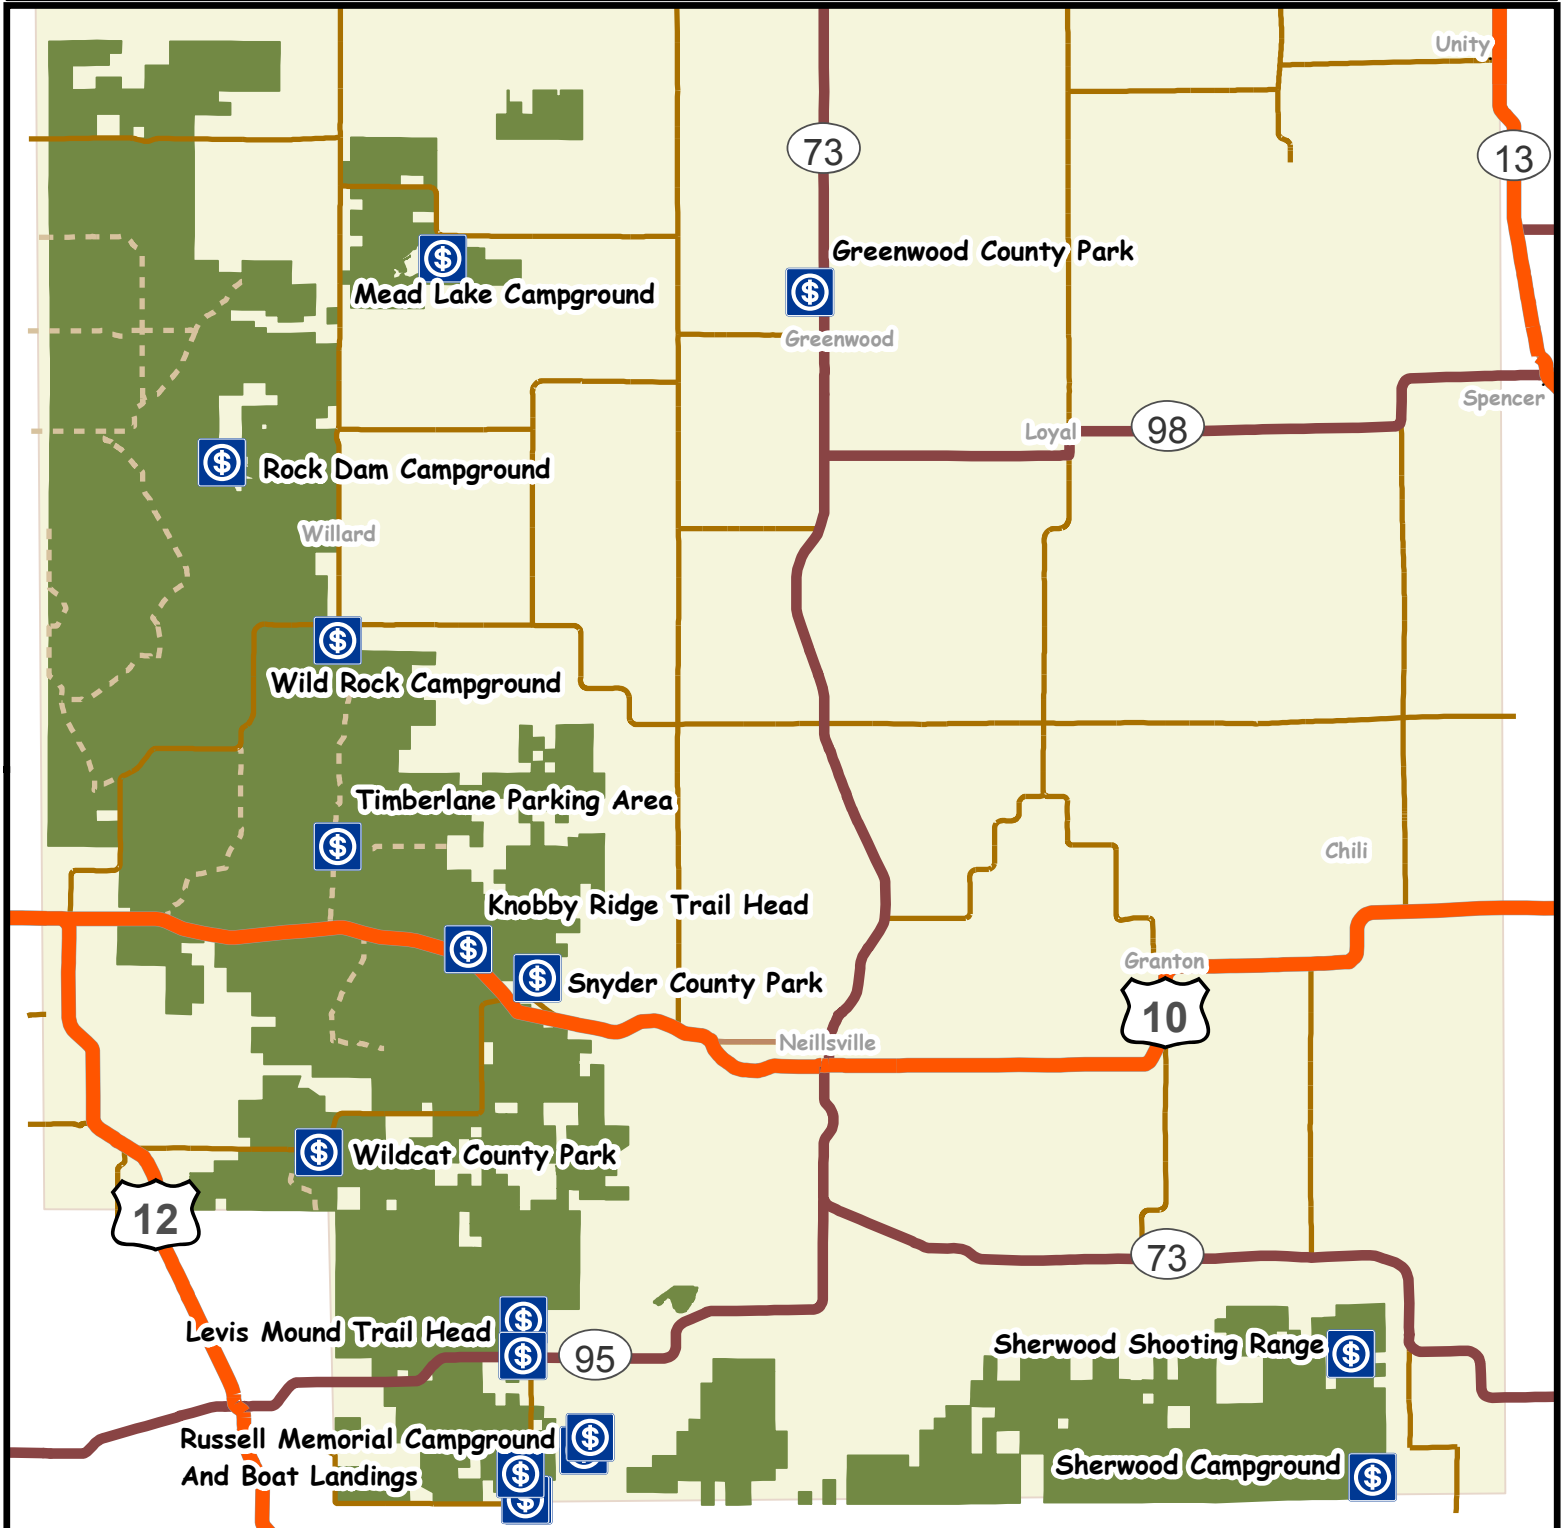

Clark County Forestry and Parks Self-Registration Locations

 Self-Registration Location

 County Forest Boundary

0 2 4 8 Miles

Clark County Forestry and Parks
www.clarkcountywi.com
(715) 743-5140

The above map shows the location of each self-registration station for the users of Clark County. If you should you come upon a station which is unfortunately out of self-registration envelopes, please head to the next closest station to deposit your fee or purchase the pass online.

ALL PASSES AND PERMITS ARE AVAILABLE ONLINE

Clark County Forestry and Parks permits and passes are now available for purchase online. Visit us at <https://webtrac.co.clark.wi.us> and register for your desired pass and permit and begin enjoying the outdoors!