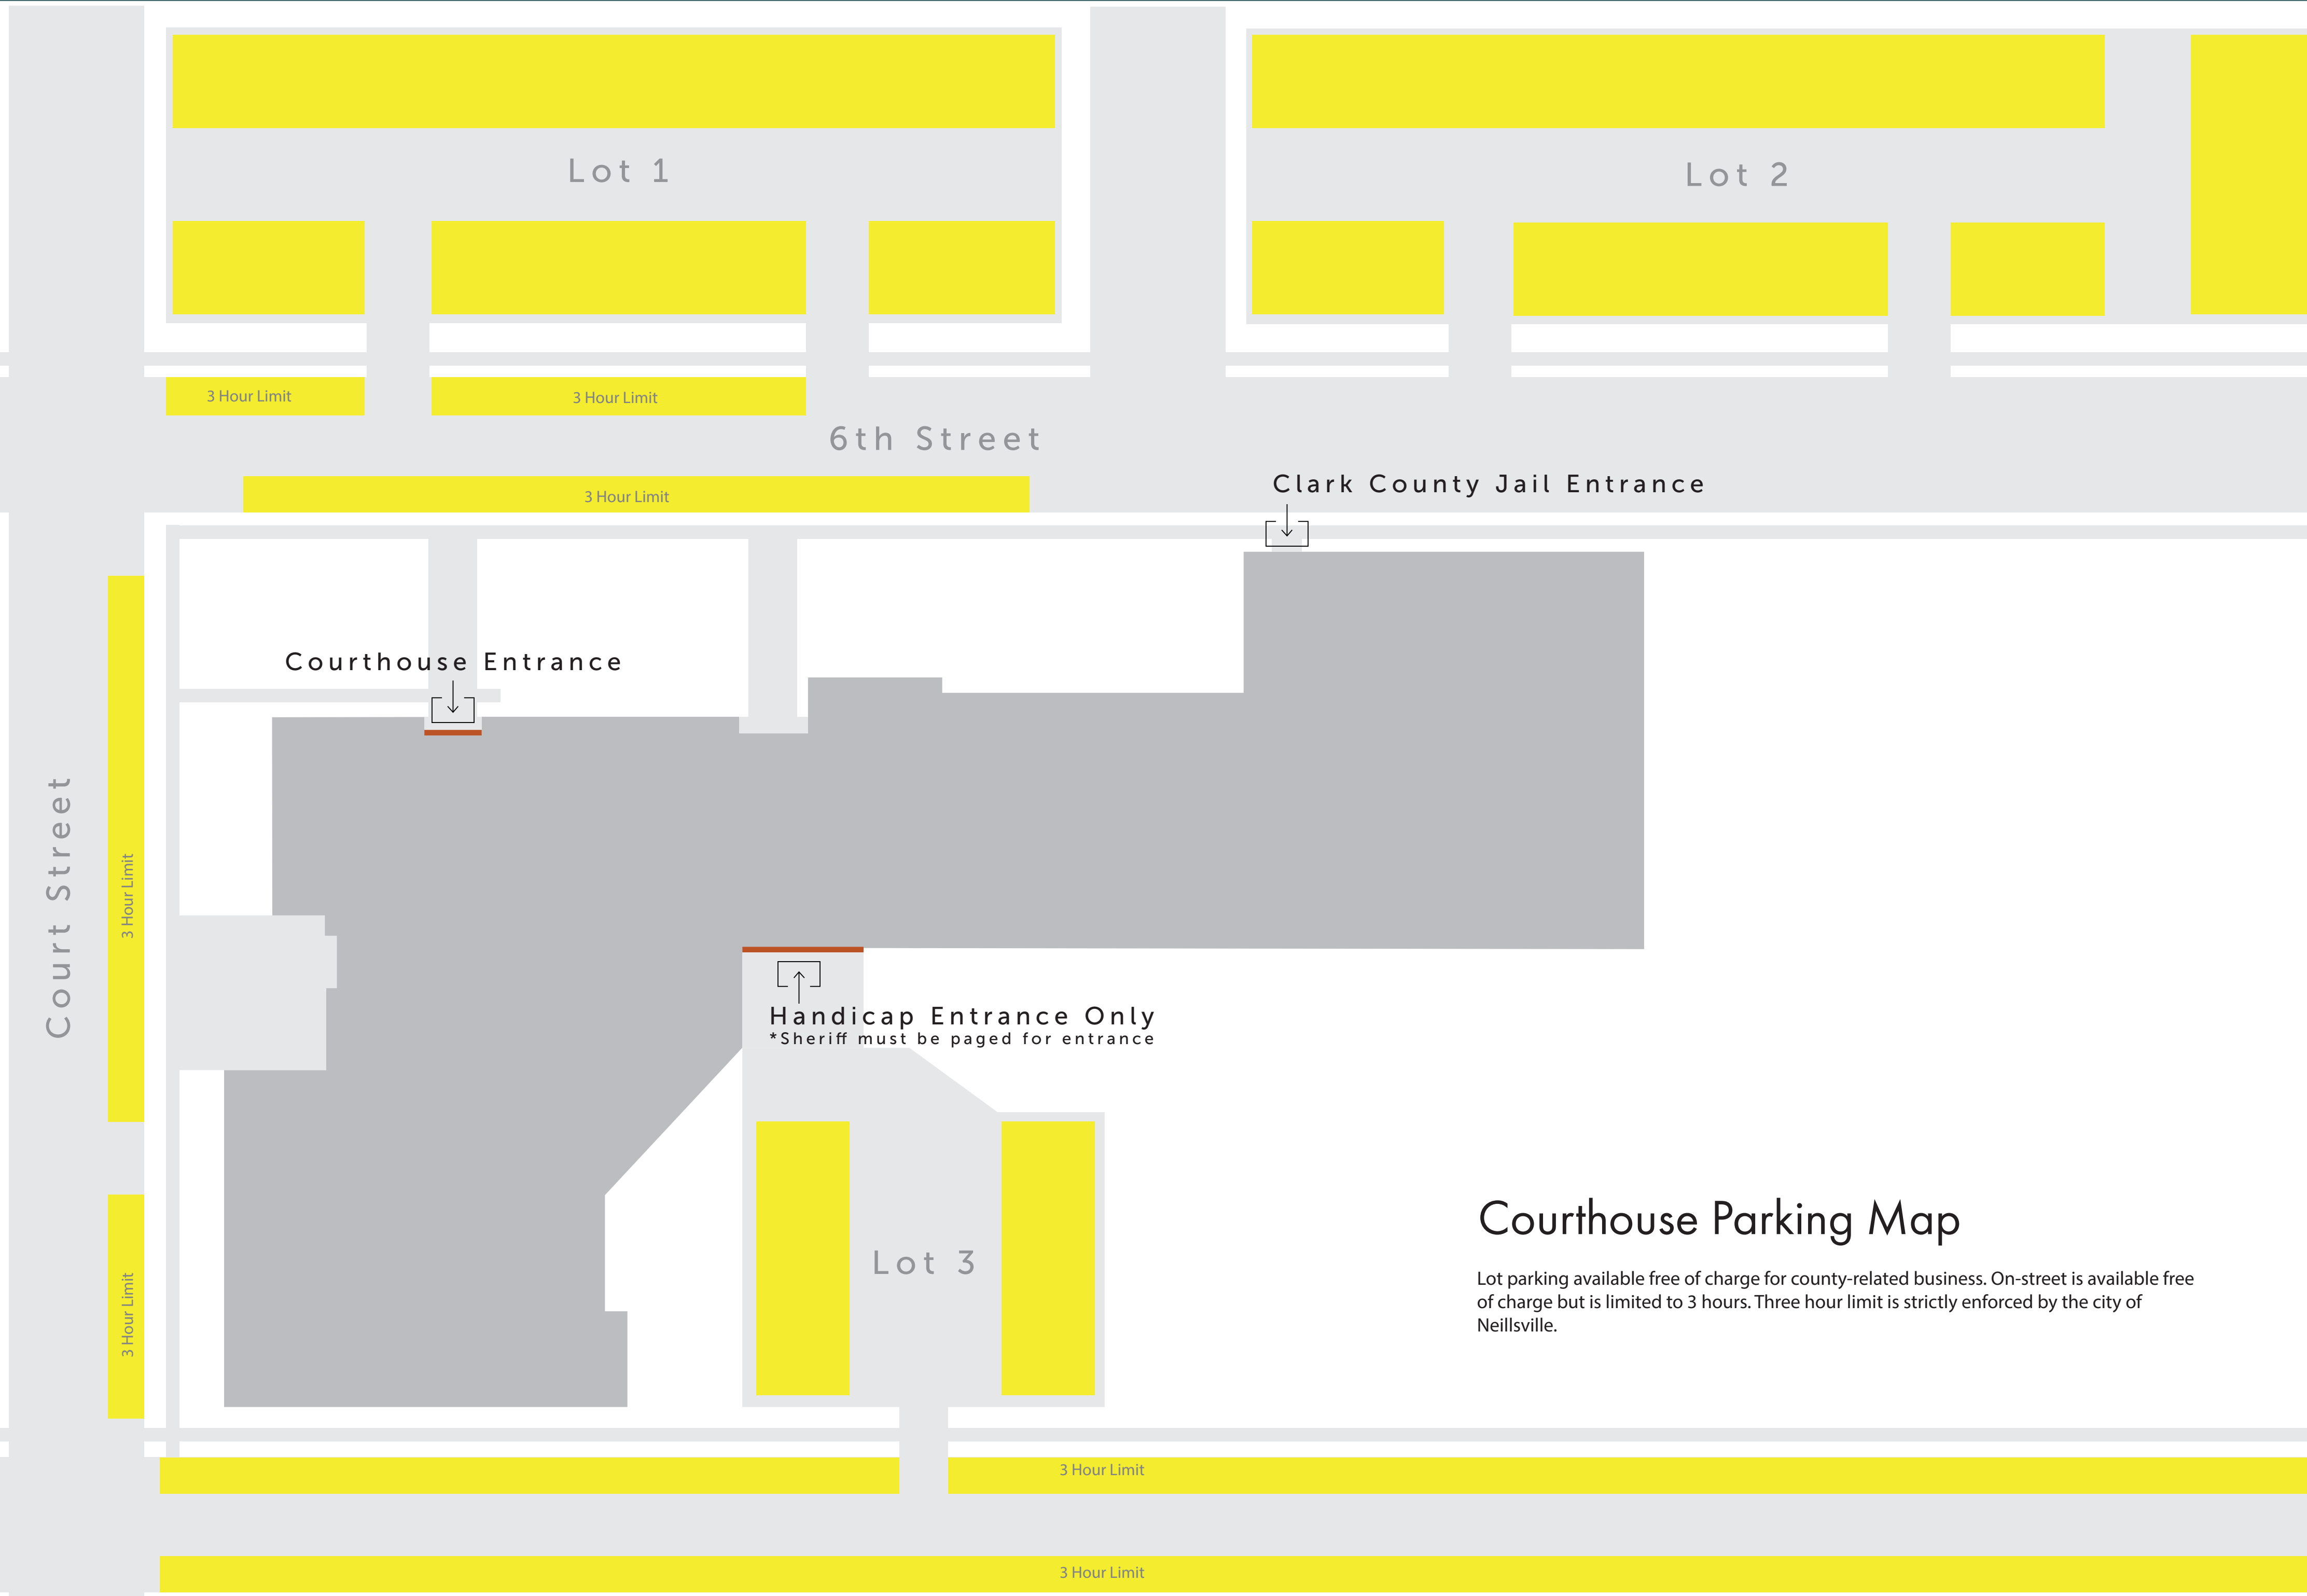

CLARK COUNTY, WISCONSIN

Courthouse Parking Map

Lot parking available free of charge for county-related business. On-street is available free of charge but is limited to 3 hours. Three hour limit is strictly enforced by the city of Neillsville.