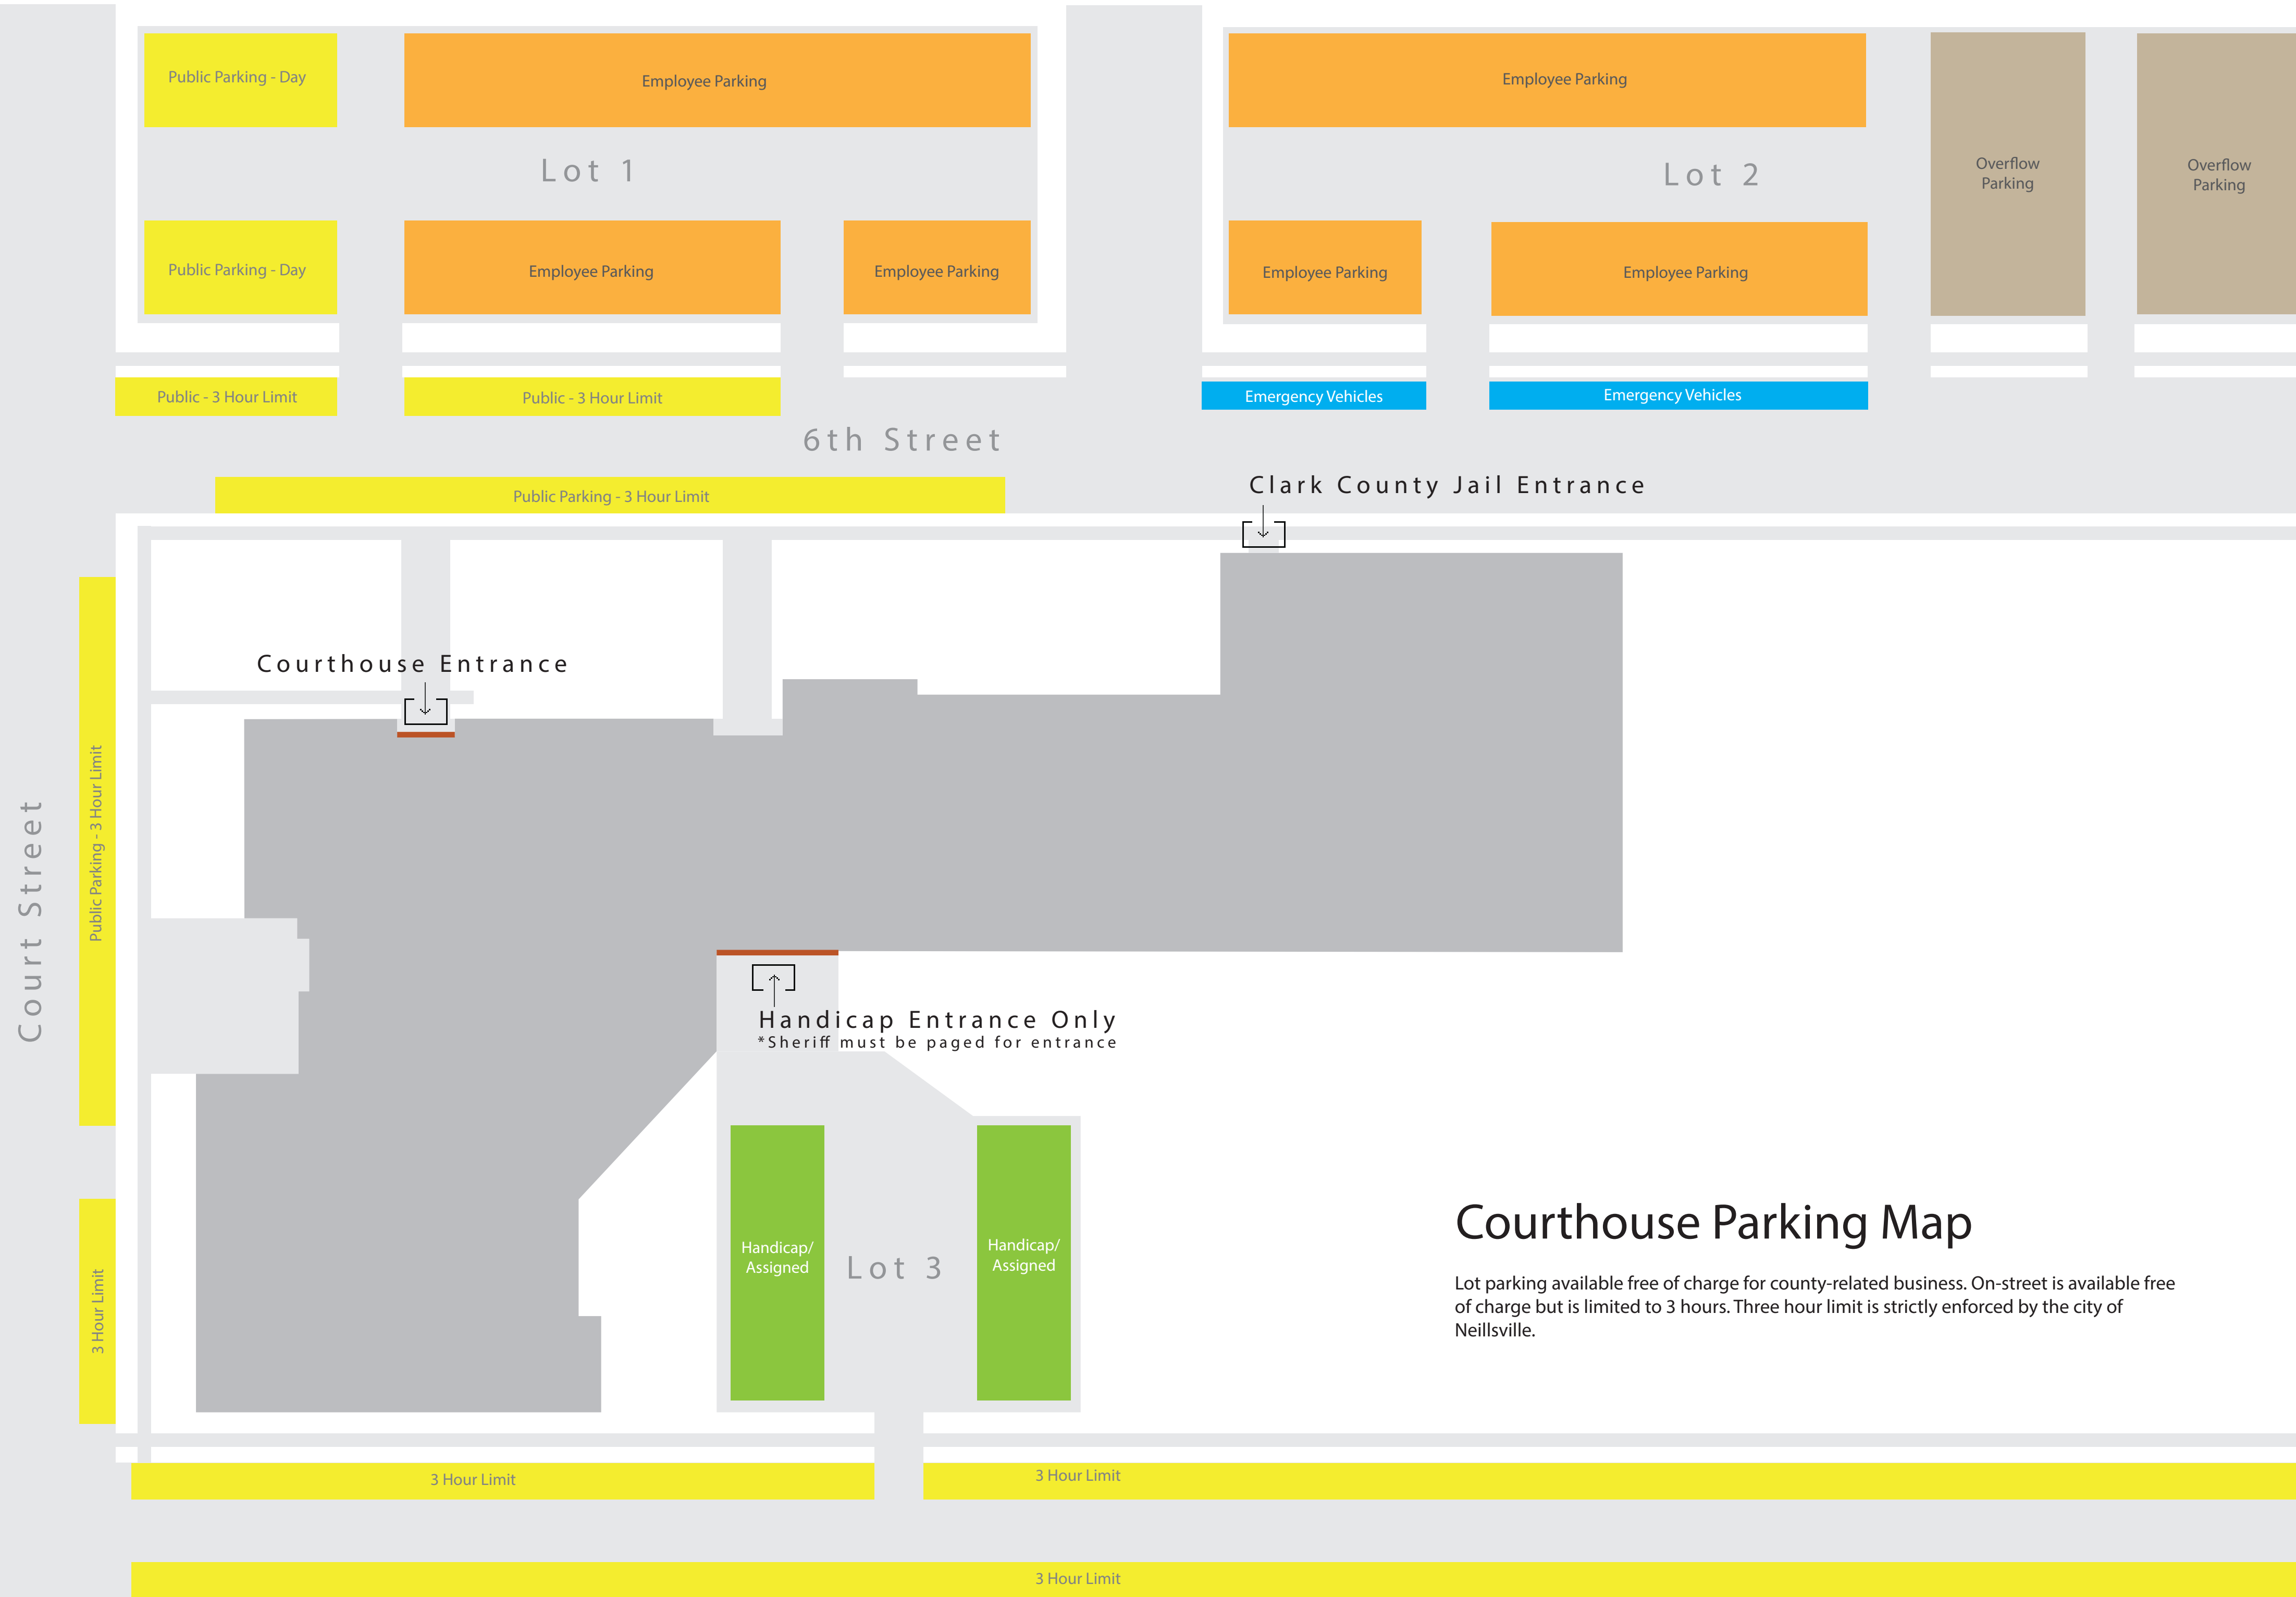

CLARK COUNTY, WISCONSIN

Courthouse Parking Map

Lot parking available free of charge for county-related business. On-street is available free of charge but is limited to 3 hours. Three hour limit is strictly enforced by the city of Neillsville.