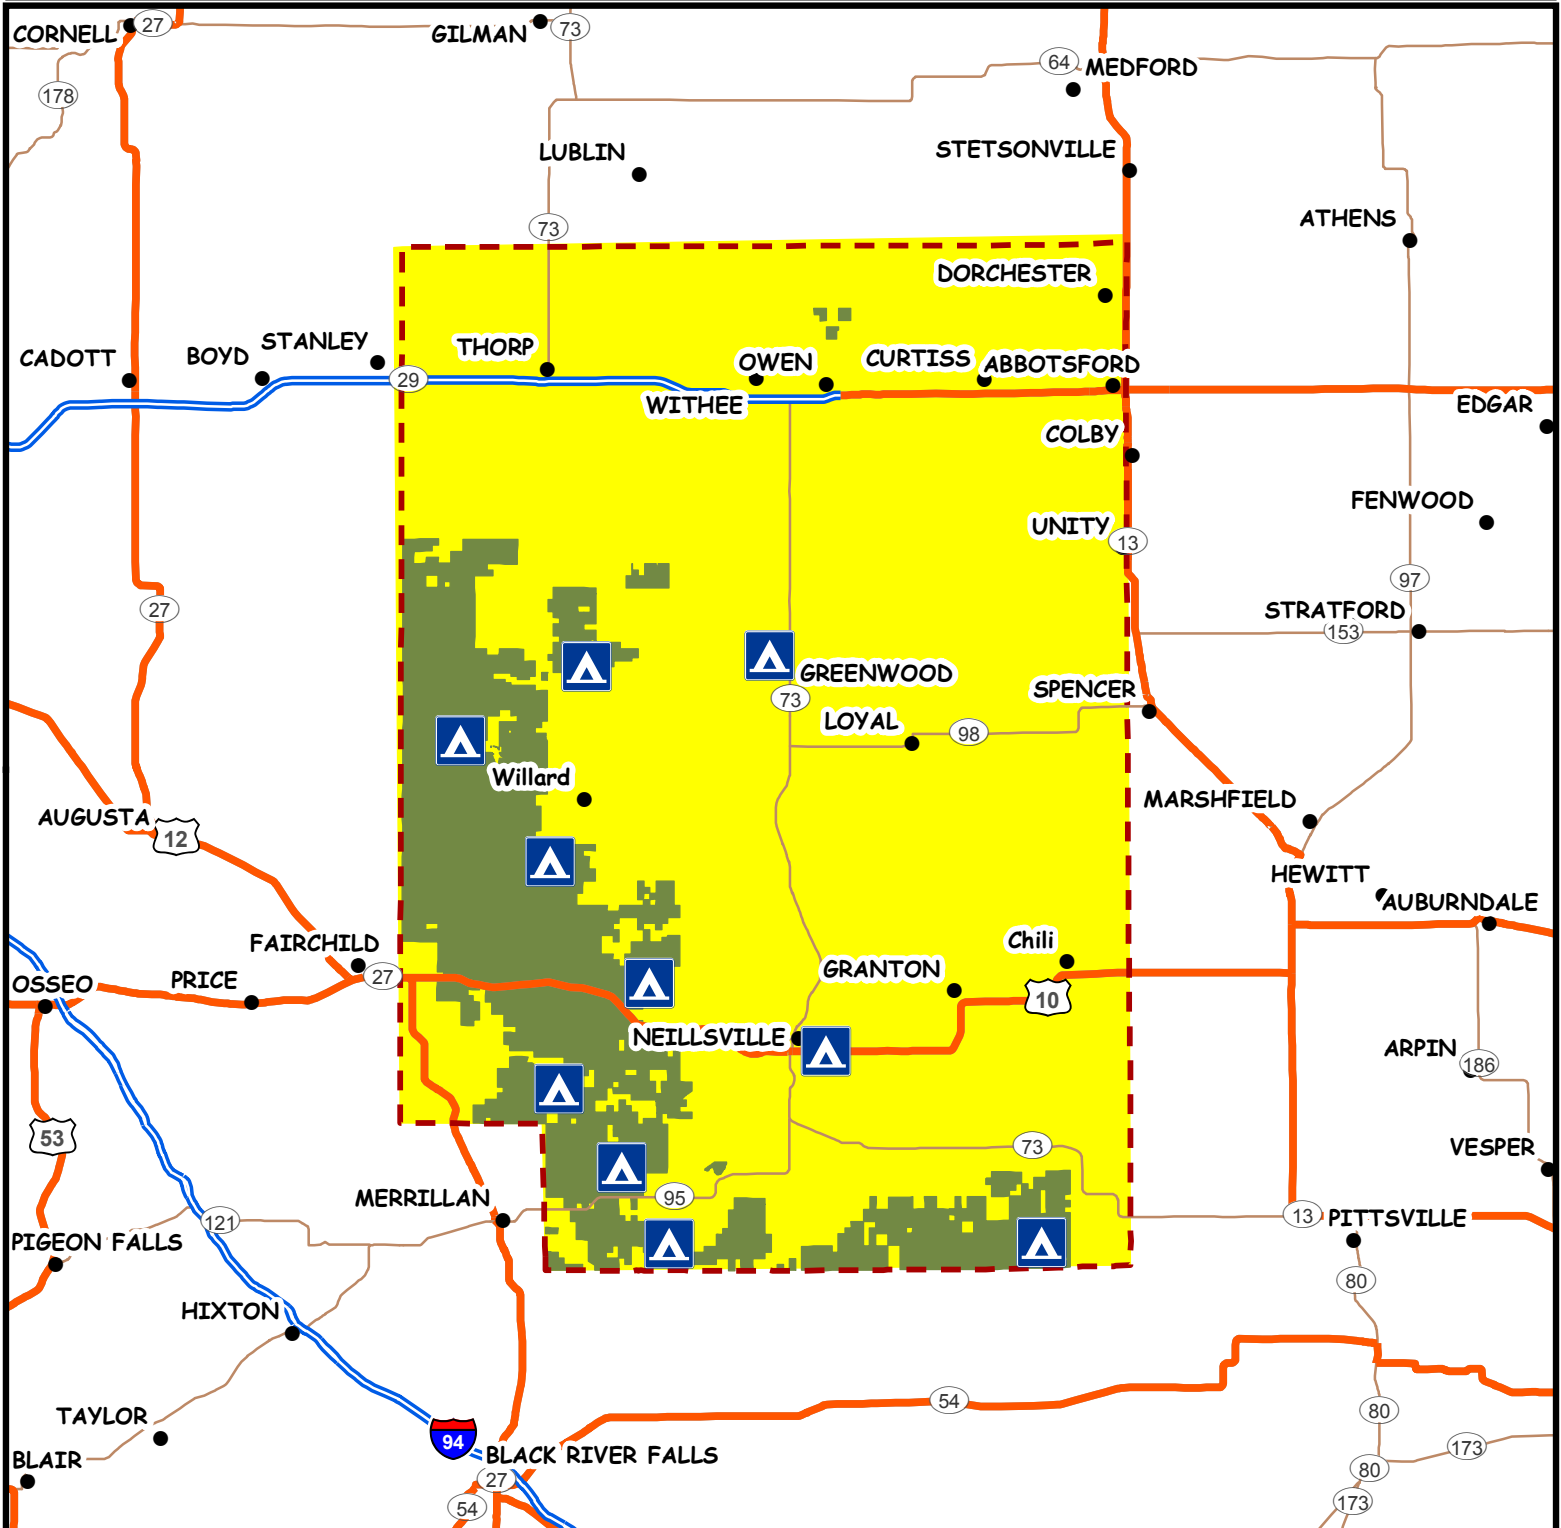

Clark County Forestry and Parks Campgrounds, Parks & Forest Firewood Range

-  Campground
-  Allowable Firewood Range
-  County Forest Boundary

In order to prevent the movement of invasive forest insects and diseases, firewood burned in Clark County campgrounds, parks, and forest must originate from within Clark County. For more information about firewood, invasives and what you can do to help prevent their spread, please visit dnr.wi.gov/topic/invasives/firewood.html